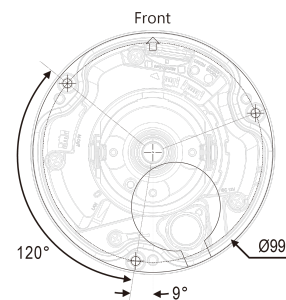

Dimensions

Ø110 × 89(H) mm

Diagram of mounting holes:(unit in mm)

Day and Night Operations via Removal of the IR-cut filter

P2R3022AE2 camera was designed using a mechanical IR cut filter for increased IR sensitivity resulting in improved night time images. The removable IR-cut filter allows day and night operations even in the low lux condition providing outstanding vision

Focal Length	2.8mm
Iris	F1.6
Iris Control	Fixed IRIS
Angle of View	104.4° (H) 58.1° (V) 119.1° (D)
Peak Wavelength	850nm
Beam Spread	60°
Radiant Distance	30M

Sensor

Pick Up Element	1/2.8" CMOS image sensor
Effective Pixels	1945 (H) × 1097 (V) = 2,133,665 (Pixels)