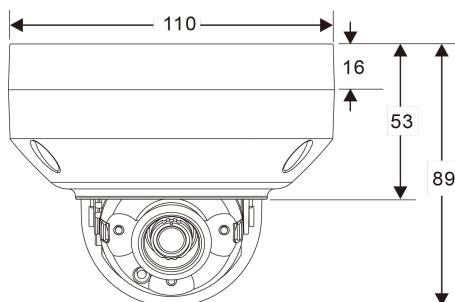

Dimensions

Ø110 × 89(H) mm

Diagram of mounting holes:(unit in mm)

Day and Night Operations via Removal of the IR-cut filter

P2R3022AE2 camera was designed using a mechanical IR cut filter for increased IR sensitivity resulting in improved night time images. The removable IR-cut filter allows day and night operations even in the low lux condition providing outstanding vision