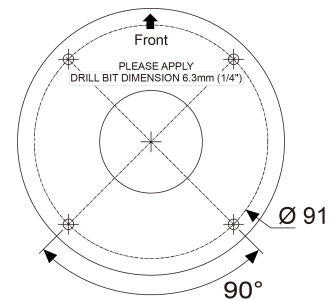

Dimensions

Ø115 × 91 mm

Diagram of mounting holes:(unit in mm)

Wind and Rain Standards

Meet international IP67 standards for dust and moisture resistant allowing you to install cameras in environments subject to wind and rain

Focal Length	2.8mm
Iris	F1.6
Iris Control	Fixed IRIS
Angle of View	92.8° (H) 68.8° (V) 116.5° (D)
Peak Wavelength	850nm
Beam Spread	60° , 90°
Radiant Distance	30M

Sensor

Pick Up Element	1/2.8" CMOS image sensor
Effective Pixels	2616 (H) × 1964 (V) = 5,137,824 (Pixels)