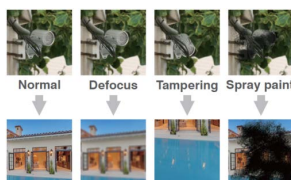

Privacy Masking

Privacy Masking is a feature used to protect personal privacy by concealing private areas in the camera's field of view. Doorways and house windows for example are not subject to surveillance

Video Security App

Available on Android and iOS – LILIN Pro app provides security alarm push notification, real-time live viewing, and remote video playback

Motion Detection

Detect motion and capture the event. Motion in the selected area will provoke an alert.

Tamper Detection

Automatically detects camera sabotage or failure. Detects any attempts to tamper with the camera – partially or completely blocking its lens or field of view

Region of Interest (ROI)

A Region of Interest (ROI) is a specified part of an image that is highlighted from a camera. This feature is great for highlighting areas such as doors or areas of access where an overall scene is still required