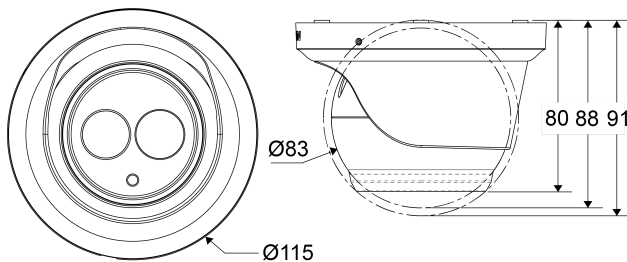

Dimensions

Ø115 × 91 mm

Diagram of mounting holes:(unit in mm)

Wind and Rain Standards

Meet international IP67 standards for dust and moisture resistant allowing you to install cameras in environments subject to wind and rain