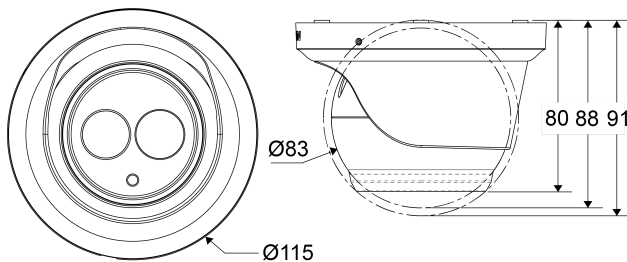

## Dimensions

Ø115 × 91 mm

## Diagram of mounting holes:(unit in mm)