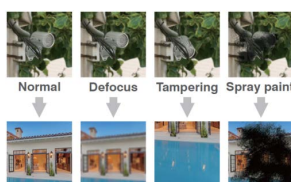

Tamper Detection

Automatically detects camera sabotage or failure. Detects any attempts to tamper with the camera – partially or completely blocking its lens or field of view