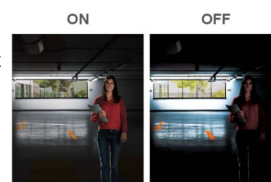

Wide Dynamic Range (WDR)

Wide Dynamic Range (WDR) displays details of both the brightest and darkest areas. WDR can extend image visibility under high contrast lighting scenes and improve image quality