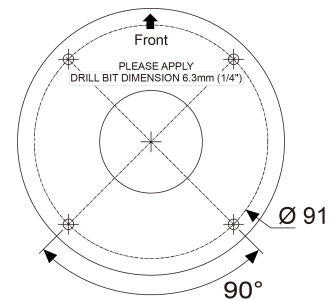

## Dimensions

Ø115 × 91 mm

## Diagram of mounting holes:(unit in mm)