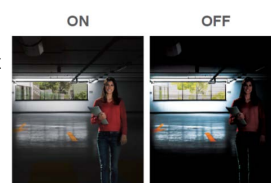

Impact Resistant

IK10-certified housing designed to protect the camera from destructive behavior

Day and Night Operations via Removal of the IR-cut filter

P3R6322E2 camera was designed using a mechanical IR cut filter for increased IR sensitivity resulting in improved night time images. The removable IR-cut filter allows day and night operations even in the low lux condition providing outstanding vision

Sense Up+

Deliver outstanding video outputs in poor light conditions without experiencing motion blur. You can see video clearly even during nighttime without sufficient lighting support

3D Noise Reduction

Remove noise from a signal. Suppressing noise in an image in low light conditions and able to retain quality videos at the same time

Wide Dynamic Range (WDR)

Wide Dynamic Range (WDR) displays details of both the brightest and darkest areas. WDR can extend image visibility under high contrast lighting scenes and improve image quality