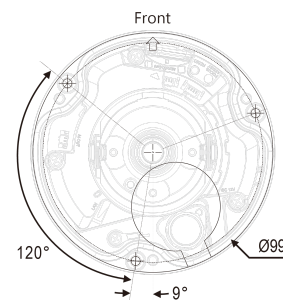

Dimensions

Ø110 × 89(H) mm

Diagram of mounting holes:(unit in mm)

Wind and Rain Standards

Meet international IP67 standards for dust and moisture resistant allowing you to install cameras in environments subject to wind and rain