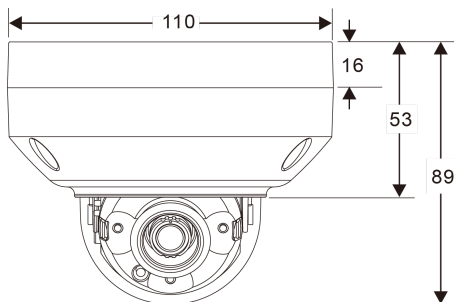

Dimensions

Ø110 × 89(H) mm

Diagram of mounting holes:(unit in mm)

Wind and Rain Standards

Meet international IP67 standards for dust and moisture resistant allowing you to install cameras in environments subject to wind and rain