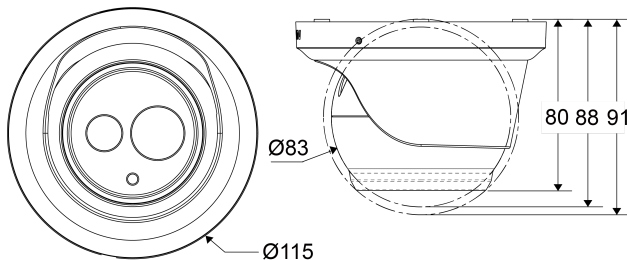

## Dimensions

Ø115 × 91 mm

## Diagram of mounting holes:(unit in mm)