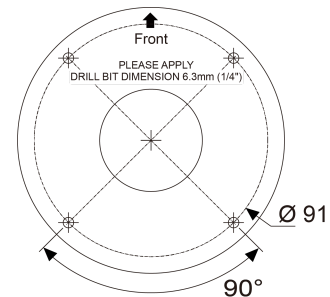

## Dimensions

Ø115 × 91 mm

## Diagram of mounting holes:(unit in mm)

### Sensor

Pick Up Element	1/2.8" CMOS image sensor
Effective Pixels	2616 (H) × 1964 (V) = 5,137,824 (Pixels)