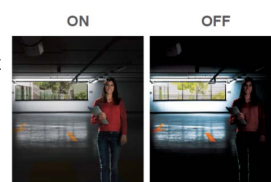

Wide Dynamic Range (WDR)

Wide Dynamic Range (WDR) displays details of both the brightest and darkest areas. WDR can extend image visibility under high contrast lighting scenes and improve image quality