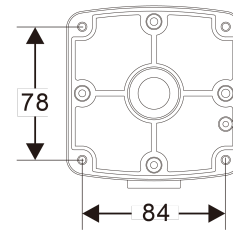

Dimensions

102.5(W) × 102.5(H) × 258(D) mm

Diagram of mounting holes:(unit in mm)

Wind and Rain Standards

Meet international IP68 standards for dust and moisture resistant allowing you to install cameras in environments subject to wind and rain