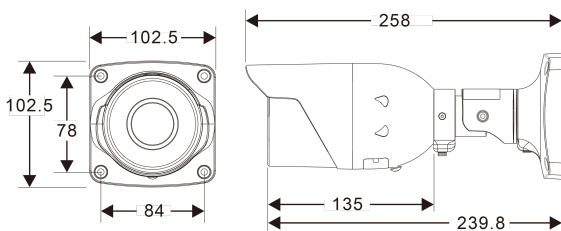

Dimensions

102.5(W) × 102.5(H) × 258(D) mm

Diagram of mounting holes:(unit in mm)

Wind and Rain Standards

Meet international IP68 standards for dust and moisture resistant allowing you to install cameras in environments subject to wind and rain