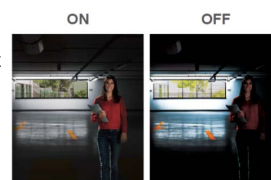

Impact Resistant

IK10-certified housing designed to protect the camera from destructive behavior

Day and Night Operations via Removal of the IR-cut filter

Z2R8122X-P camera was designed using a mechanical IR cut filter for increased IR sensitivity resulting in improved night time images. The removable IR-cut filter allows day and night operations even in the low lux condition providing outstanding vision

Sense Up+

Deliver outstanding video outputs in poor light conditions without experiencing motion blur. You can see video clearly even during nighttime without sufficient lighting support

3D Noise Reduction

Remove noise from a signal. Suppressing noise in an image in low light conditions and able to retain quality videos at the same time

Wide Dynamic Range (WDR)

Wide Dynamic Range (WDR) displays details of both the brightest and darkest areas. WDR can extend image visibility under high contrast lighting scenes and improve image quality