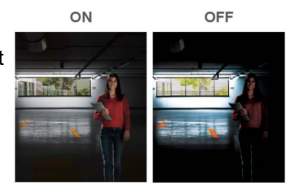

Wide Dynamic Range (WDR)

Wide Dynamic Range (WDR) displays details of both the brightest and darkest areas. WDR can extend image visibility under high contrast lighting scenes and improve image quality