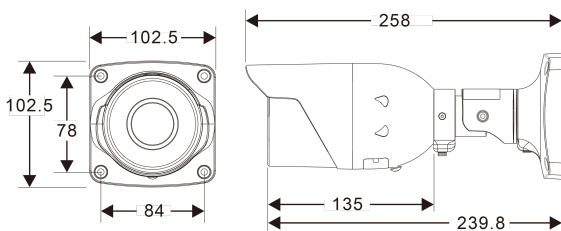

## Dimensions

102.5(W) × 102.5(H) × 258(D) mm

## Diagram of mounting holes:(unit in mm)