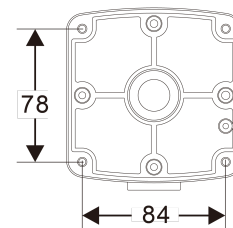

## Dimensions

102.5(W) × 102.5(H) × 258(D) mm

## Diagram of mounting holes:(unit in mm)