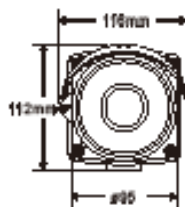

Dimensions

Diagram of mounting holes:(unit in mm)

Video Performance	
Minimum Illumination	0.07 lux (1/30 sec, F1.6(Wide), 30IRE, AGC-Gain: 60dB ICR-OFF Color mode) 0.01 lux (1/30 sec, F1.6(Wide), 30IRE, AGC-Gain: 60dB ICR-ON B/W mode)
Lens / Night Vision (Infrared LED)	
Focal Length	5.3 (WIDE) – 132.5 (TELE) mm
Iris / Aperture	F1.6(Wide) – F4.3(Tele)
Iris Control	DC-IRIS
Angle of View (H)	56.7° (W) – 3.2° (T)
Angle of View (V)	42.9° (W) – 2.6° (T)
Angle of View (D)	70.2° (W) – 2.0° (T)
Peak Wavelength	850nm
Beam Spread	Automatically adjusted, Depending on the zoom ratio
Radiant Distance	100M
Sensor	
Pick Up Element	1/2.8" CMOS image sensor
Effective Pixels	2616 (H) × 1964 (V) = 5,137,824 (Pixels)
Light Sensor	Yes
Certifications	
CE	Yes, EMI Class A
FCC	Yes, EMI Class A
IP Rating	IP67
Vandal Resistant Rating	IK10
PC Requirements	
CPU	Intel® Core™ i7 or higher grade
OS	Windows 7 or above
RAM	8GB or above, Dedicated Graphics Card
Web Browser	Microsoft® Internet Explorer® 9 or above, Microsoft® Edge (IE mode)
Input / Output	
Alarm Input / Output	Digital 1 input (TTL, +3 – 5VDC) / 1 Output (MOS Relay contact N.O., Load. max. 40VDC, 450mW/300mA, 450mW), Terminal block
Video Streaming	
Video Compression	H.265/HEVC main profile, H.264 main and high profile, Motion JPEG
Video Streaming	RTP/HTTP, RTP/TCP, RTP/UDP, Multicast streams in H.265 and H.264 and Motion JPEG, configurable frame rate and bandwidth
Number of Streams	4
Video Bitrate	128Kbps – 12Mbps; Frame rate and bit rate controllable on-the-fly; VBR / CBR / GOP supported, Fixed bitrate
Network Security	
Authentication	Digest HTTP authentication, RTSP authentication, DDNS via HTTPS
Address Filter	IP address filter, MAC address filter
Access	Multiple user access levels with password protection
User accounts	10 user accounts available
Multi IP Address	Yes