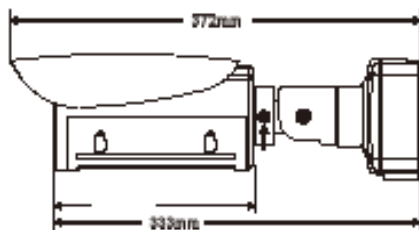

Dimensions

Diagram of mounting holes:(unit in mm)

Video Performance	
Minimum Illumination	0.07 lux (1/30 sec, F1.6(Wide), 30IRE, AGC-Gain: 60dB ICR-OFF Color mode) 0.01 lux (1/30 sec, F1.6(Wide), 30IRE, AGC-Gain: 60dB ICR-ON B/W mode)
Lens / Night Vision (Infrared LED)	
Focal Length	5.3 (WIDE) – 132.5 (TELE) mm
Iris / Aperture	F1.6(Wide) – F4.3(Tele)
Iris Control	DC-IRIS
Angle of View (H)	56.7° (W) – 3.2° (T)
Angle of View (V)	42.9° (W) – 2.6° (T)
Angle of View (D)	70.2° (W) – 2.0° (T)
Peak Wavelength	850nm
Beam Spread	Automatically adjusted, Depending on the zoom ratio
Radiant Distance	100M
Sensor	
Pick Up Element	1/2.8" CMOS image sensor
Effective Pixels	2616 (H) × 1964 (V) = 5,137,824 (Pixels)
Light Sensor	Yes
Certifications	
CE	Yes, EMI Class A
FCC	Yes, EMI Class A
IP Rating	IP67
Vandal Resistant Rating	IK10
PC Requirements	
CPU	Intel® Core™ i7 or higher grade
OS	Windows 7 or above
RAM	8GB or above, Dedicated Graphics Card
Web Browser	Microsoft® Internet Explorer® 9 or above, Microsoft® Edge (IE mode)
Input / Output	
Alarm Input / Output	Digital 1 input (TTL, +3 – 5VDC) / 1 Output (MOS Relay contact N.O., Load. max. 40VDC, 450mW/300mA, 450mW), Terminal block
Video Streaming	
Video Compression	H.265/HEVC main profile, H.264 main and high profile, Motion JPEG
Video Streaming	RTP/HTTP, RTP/TCP, RTP/UDP, Multicast streams in H.265 and H.264 and Motion JPEG, configurable frame rate and bandwidth
Number of Streams	4
Video Bitrate	128Kbps – 12Mbps; Frame rate and bit rate controllable on-the-fly; VBR / CBR / GOP supported, Fixed bitrate
Network Security	
Authentication	Digest HTTP authentication, RTSP authentication, DDNS via HTTPS
Address Filter	IP address filter, MAC address filter
Access	Multiple user access levels with password protection
User accounts	10 user accounts available
Multi IP Address	Yes