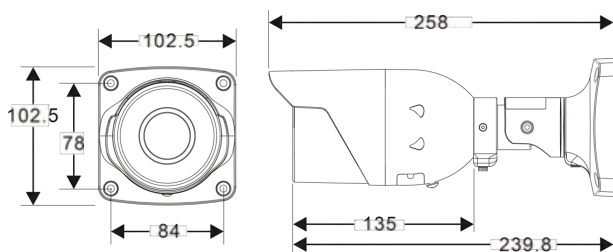

Dimensions

Diagram of mounting holes:(unit in mm)

Video Performance	
Minimum	Color : 0.04 Lux at F1.6 ; B/W : 0.008
Illumination	Lux at F1.6 ; 0 Lux with IR LED ON
Lens / Night Vision (Infrared LED)	
Focal Length	6~22mm (zoom / focus motorized)
Iris / Aperture	F 1.6(W) - F 3.3(T)
Iris Control	P-iris
Angle of View (H)	42.8° (W) - 18.3° (T) (H)
Angle of View (V)	23.6° (W) - 10.4° (T) (V)
Angle of View (D)	49.7° (W) - 21.1° (T) (D)
Peak Wavelength	850nm
Beam Spread	30°
Radiant Distance	55M
Sensor	
Pick Up Element	1/2.8" CMOS image sensor
Effective Pixels	3864 (H) × 2176 (V) = 8,408,064 (Pixels)
Light Sensor	Yes
Certifications	
CE / FCC / UKCA	Yes, EMI Class A
IP Rating	IP68
Vandal Resistant Rating	IK10
PC Requirements	
CPU	Intel® Core™ i7 or higher grade
OS	Windows 7 or above
RAM	8GB or above, Dedicated Graphics Card
Web Browser	Microsoft® Internet Explorer® 9 or above Microsoft® Edge (IE mode)
Input / Output	
Audio Input / Output	Mono, 1.98 Vp-p, 2.2KΩ, Terminal Block
Microphone	External Microphone Required
Audio	Two-way Audio, G.711 u-law / PCM / AAC
Alarm Input / Output	Digital 1 input (TTL, +3 – 5VDC) / 1 Output (MOS Relay contact N.O., Load. max. 40VDC, 450mW/300mA, 450mW), Terminal block
Live Video Output	CVBS 1.0Vp-p, 75 ohm, BNC Connector
Video Streaming	
Video Compression	H.265/HEVC main profile, H.264 main and high profile, Motion JPEG
Video Streaming	RTP/HTTP, RTP/TCP, RTP/UDP, Multicast streams in H.265 and H.264 and Motion JPEG, configurable frame rate and bandwidth
Number of Streams	4
Video Bitrate	128Kbps – 12Mbps; Frame rate and bit rate controllable on-the-fly; VBR / CBR / GOP supported, Fixed bitrate