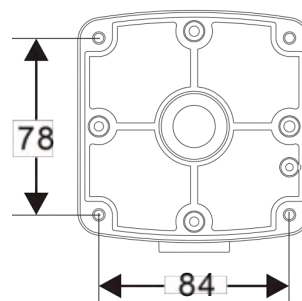

Dimensions

Diagram of mounting holes:(unit in mm)

Video Performance	
Minimum	Color : 0.04 Lux at F1.6 ; B/W : 0.008
Illumination	Lux at F1.6 ; 0 Lux with IR LED ON
Lens / Night Vision (Infrared LED)	
Focal Length	6~22mm (zoom / focus motorized)
Iris / Aperture	F 1.6(W) - F 3.3(T)
Iris Control	P-iris
Angle of View (H)	42.8° (W) - 18.3° (T) (H)
Angle of View (V)	23.6° (W) - 10.4° (T) (V)
Angle of View (D)	49.7° (W) - 21.1° (T) (D)
Peak Wavelength	850nm
Beam Spread	30°
Radiant Distance	55M
Sensor	
Pick Up Element	1/2.8" CMOS image sensor
Effective Pixels	3864 (H) × 2176 (V) = 8,408,064 (Pixels)
Light Sensor	Yes
Certifications	
CE / FCC / UKCA	Yes, EMI Class A
IP Rating	IP68
Vandal Resistant Rating	IK10
PC Requirements	
CPU	Intel® Core™ i7 or higher grade
OS	Windows 7 or above
RAM	8GB or above, Dedicated Graphics Card
Web Browser	Microsoft® Internet Explorer® 9 or above Microsoft® Edge (IE mode)
Input / Output	
Audio Input / Output	Mono, 1.98 Vp-p, 2.2KΩ, Terminal Block
Microphone	External Microphone Required
Audio	Two-way Audio, G.711 u-law / PCM / AAC
Alarm Input / Output	Digital 1 input (TTL, +3 – 5VDC) / 1 Output (MOS Relay contact N.O., Load. max. 40VDC, 450mW/300mA, 450mW), Terminal block
Live Video Output	CVBS 1.0Vp-p, 75 ohm, BNC Connector
Video Streaming	
Video Compression	H.265/HEVC main profile, H.264 main and high profile, Motion JPEG
Video Streaming	RTP/HTTP, RTP/TCP, RTP/UDP, Multicast streams in H.265 and H.264 and Motion JPEG, configurable frame rate and bandwidth
Number of Streams	4
Video Bitrate	128Kbps – 12Mbps; Frame rate and bit rate controllable on-the-fly; VBR / CBR / GOP supported, Fixed bitrate