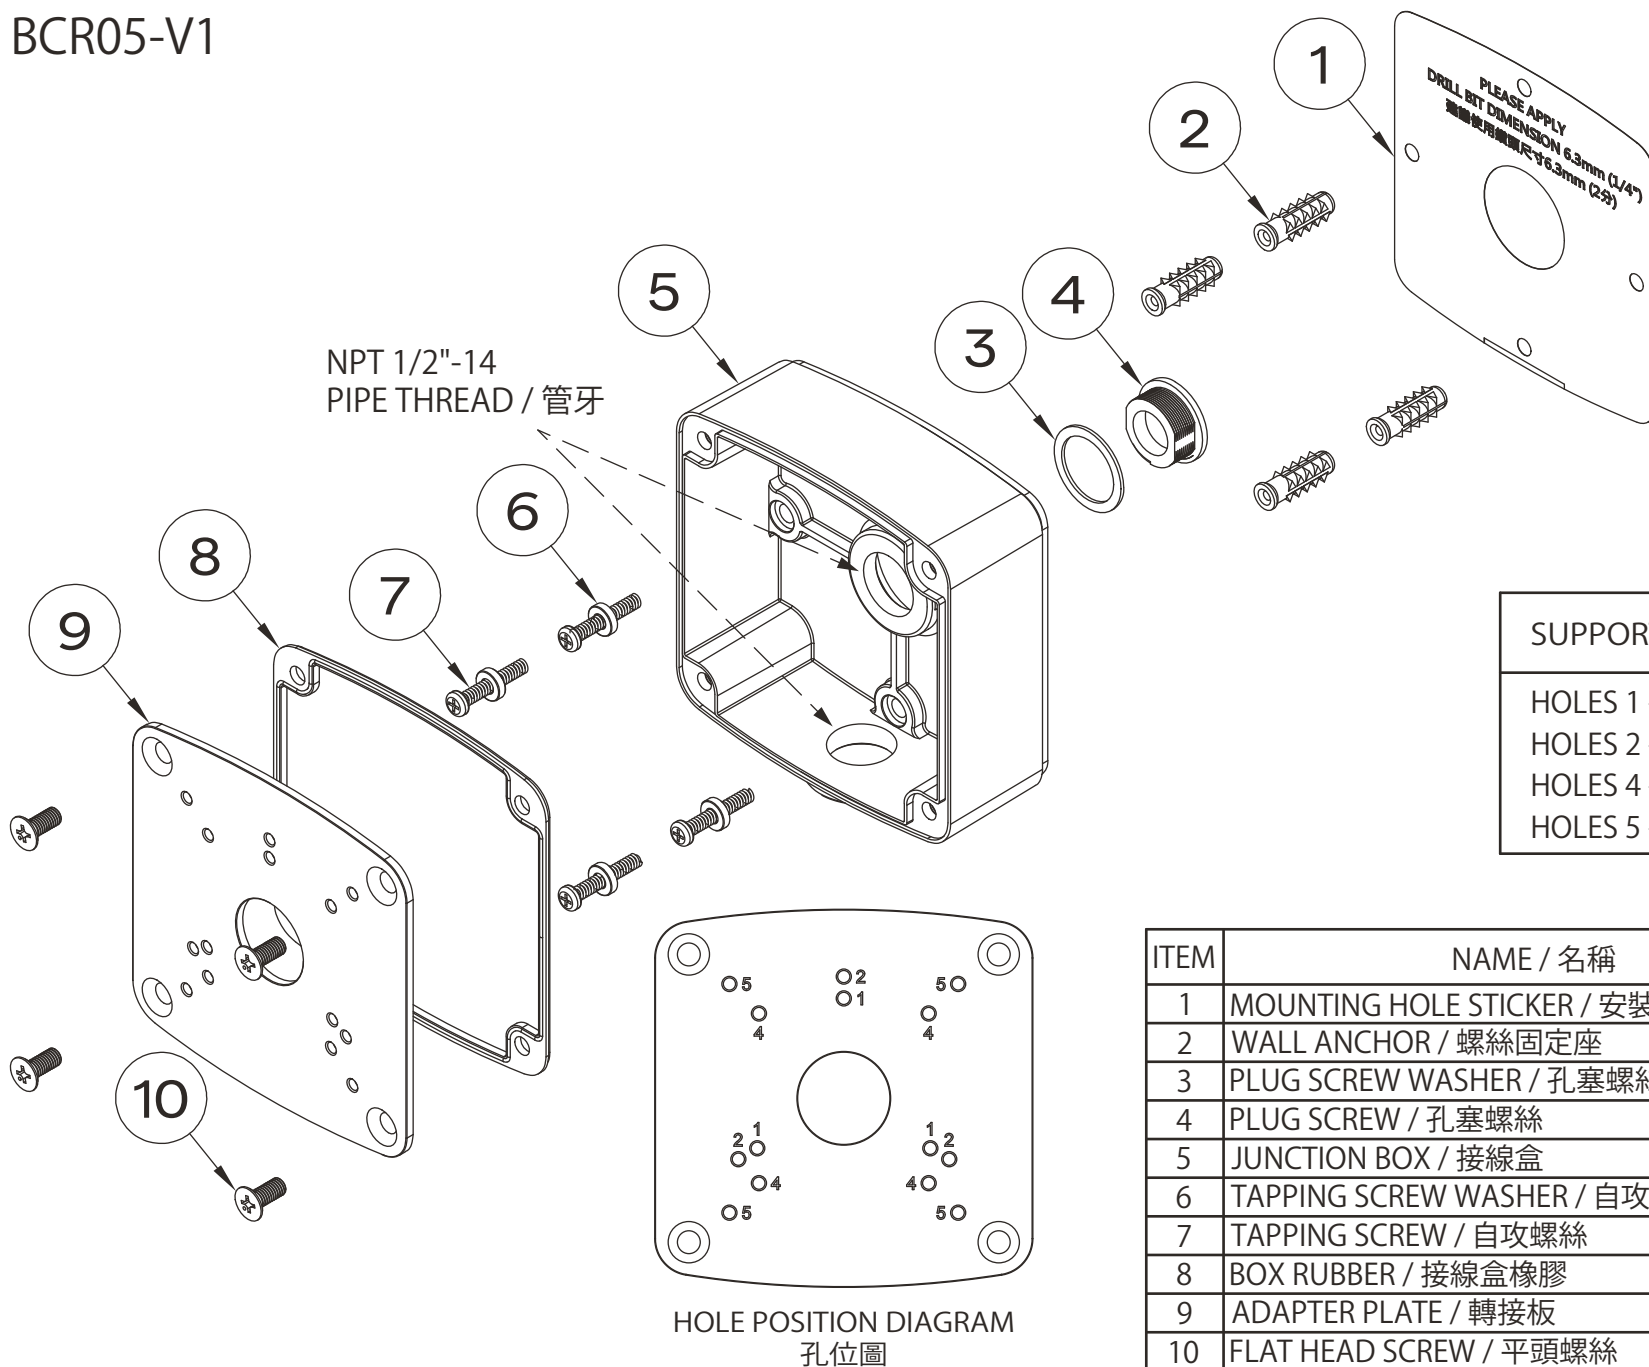

BCR05-V1

66-BC05V1CSB-1

| SUPPORTED MODELS / 適用機型 | |
|-------------------------|--|
| HOLES 1 - 91 SERIES | |
| HOLES 2 - 92 SERIES | |
| HOLES 4 - 94 SERIES | |
| HOLES 5 - 95 SERIES | |

| ITEM | NAME / 名稱 | Q'TY / 數量 |
|------|--------------------------------|-----------|
| 1 | MOUNTING HOLE STICKER / 安裝孔位貼紙 | 1 |
| 2 | WALL ANCHOR / 螺絲固定座 | 4 |
| 3 | PLUG SCREW WASHER / 孔塞螺絲墊圈 | 1 |
| 4 | PLUG SCREW / 孔塞螺絲 | 1 |
| 5 | JUNCTION BOX / 接線盒 | 1 |
| 6 | TAPPING SCREW WASHER / 自攻螺絲墊圈 | 4 |
| 7 | TAPPING SCREW / 自攻螺絲 | 4 |
| 8 | BOX RUBBER / 接線盒橡膠 | 1 |
| 9 | ADAPTER PLATE / 轉接板 | 1 |
| 10 | FLAT HEAD SCREW / 平頭螺絲 | 4 |